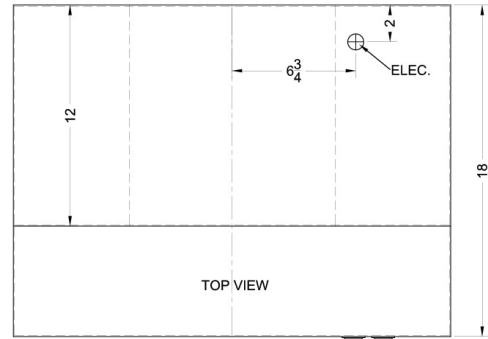

H1720SS Specifications:

Overview	
Height of Cabinet	5.0" (13 cm)
Width	20.0" (51 cm)
Depth	18.0" (46 cm)
Cabinet	Stainless Steel
Weight	14.0 lbs. (6 kg)
Shipping Weight	15.0 lbs. (7 kg)
Parts & Labor Warranty	1 Year
Range Hood	
Venting	Recirculating

MODEL NO.	WIDTH
H1720	19 7/8"
H1724	23 7/8"
H1730	29 7/8"
H1736	35 7/8"