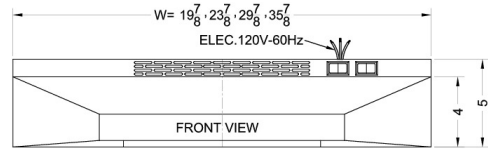

Features include two-speed fan, switchable light, and combination aluminum-charcoal filter

Product Features:

20" width	Designed to match 20 inch ranges; also available in 24, 30, and 36 inch widths
Ductless range hood	Use for recirculating operation
Stainless steel finish	White and black hoods also available in this size and series
Two-speed fan	Variable speed for more ventilation options
Light	Switchable light offers more convenience in your kitchen
Aluminum-charcoal filter	Provides thorough filtering to reduce odors
Made in the USA	Solidly constructed for years of use
More sizes available	Additional sizes can be specially ordered (minimums apply)

H1720SS Specifications:

Overview	
Height of Cabinet	5.0" (13 cm)
Width	20.0" (51 cm)
Depth	18.0" (46 cm)
Cabinet	Stainless Steel
Weight	14.0 lbs. (6 kg)
Shipping Weight	15.0 lbs. (7 kg)
Parts & Labor Warranty	1 Year
Range Hood	
Venting	Recirculating

MODEL NO.	WIDTH
H1720	19 7/8"
H1724	23 7/8"
H1730	29 7/8"
H1736	35 7/8"