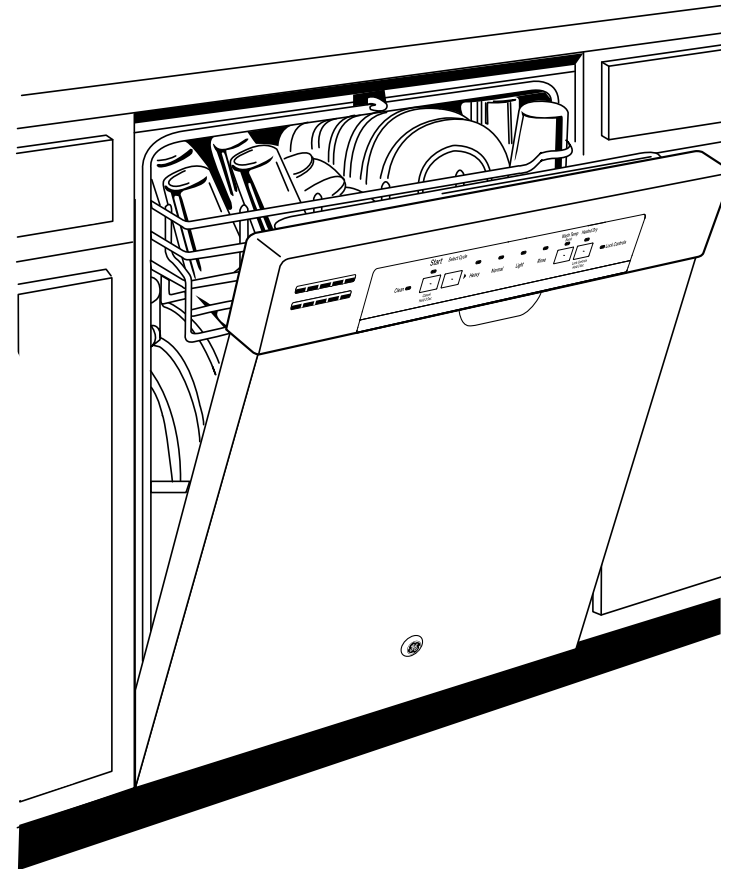

GDF510PGJ/PSJ/PMJ

GE® Series Dishwasher with Front Controls

FEATURES AND BENEFITS

Piranha™ hard food disposer with removable filter – To ensure consistently clean items, this stainless steel blade rotates at 3,600 RPM to pulverize food particles and helps to prevent large particles from clogging the wash arms

Dedicated Silverware Jets – Get table-ready silverware thanks to powerful jets that focus on silverware baskets in multiple locations

SpaceMaker® silverware basket – Enjoy table-ready silverware and loading flexibility with this unique basket that can be placed on the rack or onto the door

55 dBA with status light on door – A dishwasher this quiet has a status light to let you know it is running

Cabinet depth installation – Achieving an attractive, flush appearance that complements and blends in with cabinetry is possible with a unique design that doesn't reduce rack capacity

Clean design inner door – The clean, attractive appearance features no visible hardware, so it's also easy to maintain

Model GDF510PSJSS – Stainless steel

Model GDF510PGJWW – White

Model GDF510PGJBB – Black

Model GDF510PMJSA – Silver

GE APPLIANCES