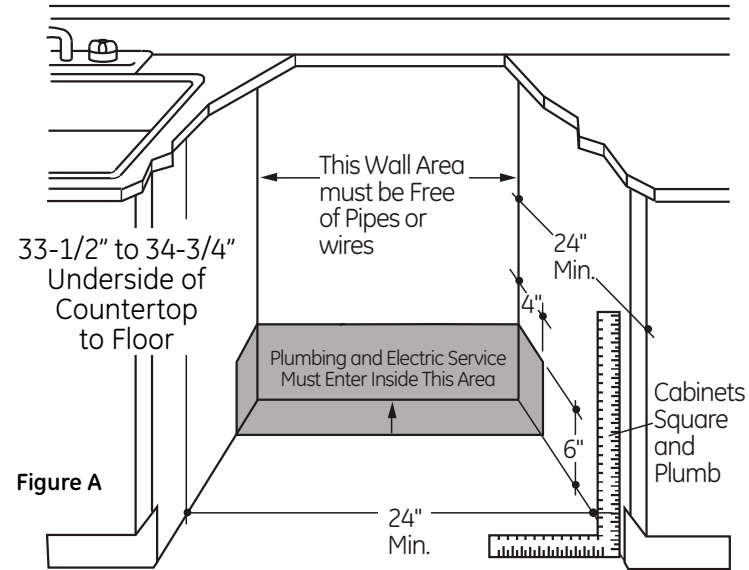

GDF510PGJ/PSJ/PMJ

GE® Series Dishwasher with Front Controls

DIMENSIONS AND INSTALLATION INFORMATION (IN INCHES)

ELECTRICAL RATING

Voltage AC	120
Hertz.....	60
Total connected load amperage.....	7.1
Calrod® heater watts	415/800

For use on adequately wired 120-volt, 15-amp circuit having 2-wire service with a separate ground wire. This appliance must be grounded for safe operation.

GE APPLIANCES

For answers to your Monogram®, GE Profile™ Series or GE® Series appliance questions, visit our website at geappliances.com or call GE Answer Center® service, 800.626.2000.