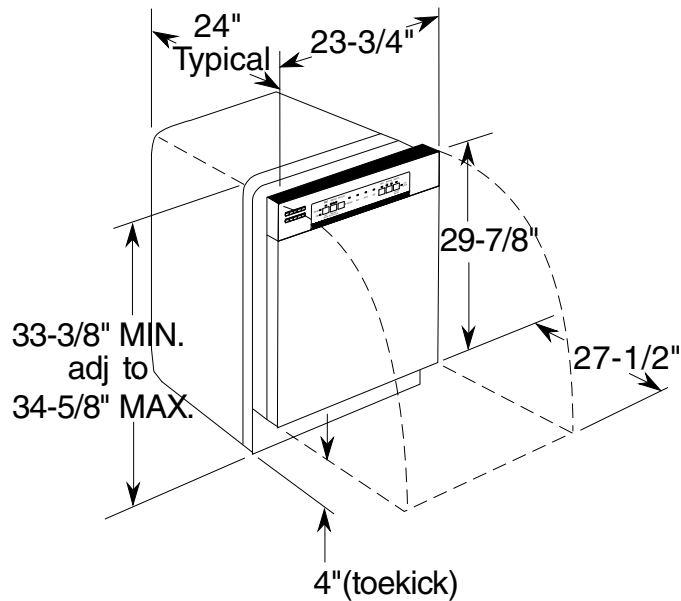

GDF510PGJ/PSJ/PMJ

GE® Series Dishwasher with Front Controls

DIMENSIONS AND INSTALLATION INFORMATION (IN INCHES)

ELECTRICAL RATING

Voltage AC	120
Hertz.....	60
Total connected load amperage.....	7.1
Calrod® heater watts	415/800

For use on adequately wired 120-volt, 15-amp circuit having 2-wire service with a separate ground wire. This appliance must be grounded for safe operation.

GE APPLIANCES

For answers to your Monogram®, GE Profile™ Series or GE® Series appliance questions, visit our website at geappliances.com or call GE Answer Center® service, 800.626.2000.